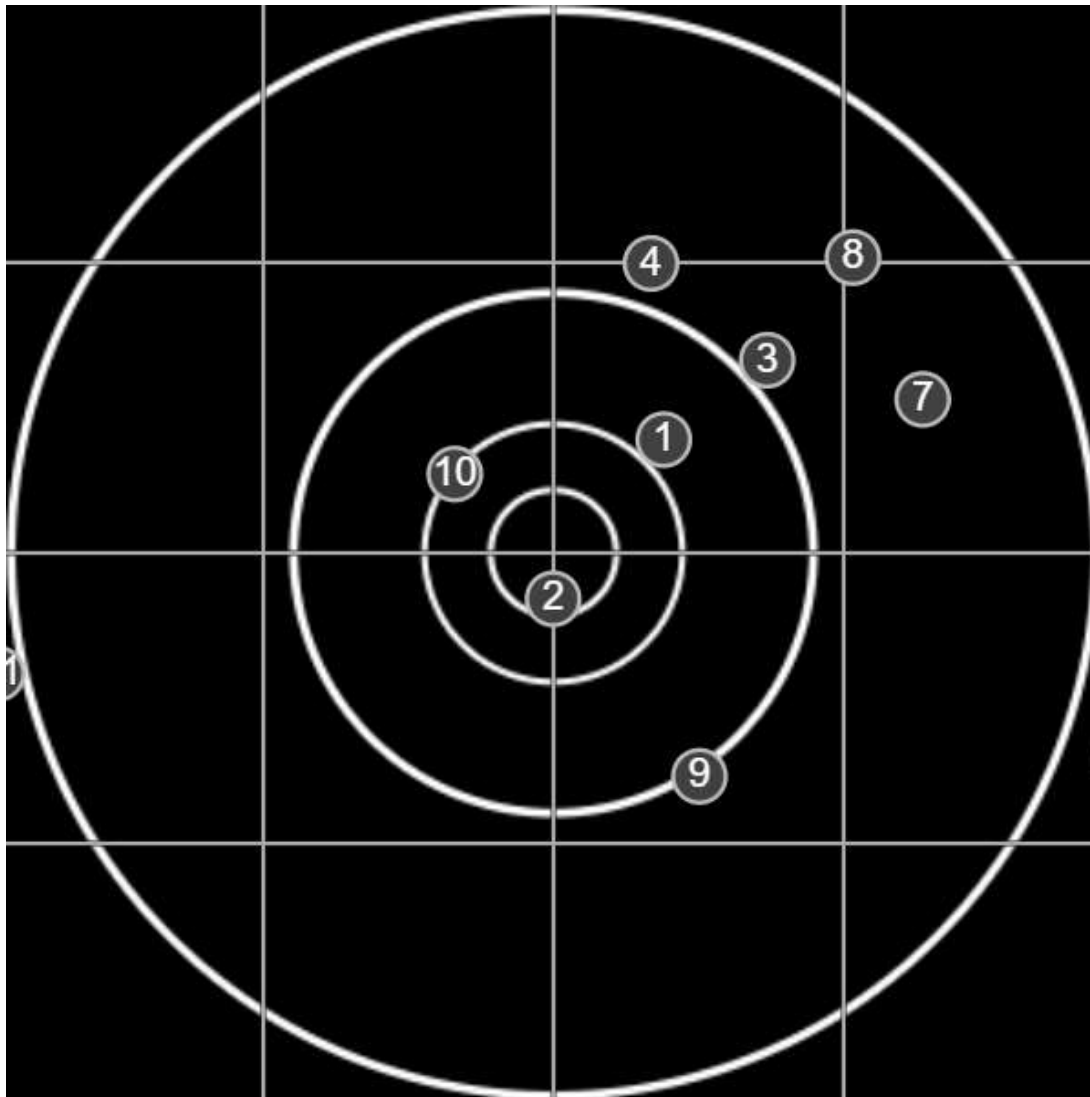

**SILVER
MOUNTAIN
TARGETS**
Made in Canada

true
6/20/2026
2:16:45 PM

BRC Club Shoot
Series 1
600 yards

BRC T6 [-55]
AU-600y

Group: 666.9 mm
(630.5w x 376.1h)

(Iron)
Shooter
Dennis Lavelle[m04]

40.1

FINAL
v: 1814, sd: 17.6

#	fps	score
10	1784	4
9	1811	4
8	1786	4
7	1812	4
6	1823	4
5	1817	5
4	1806	V
3	1834	3
2	1841	4
1	1826	3
S2	1814	(3)
S1	1775	(5)

**SILVER
MOUNTAIN
TARGETS**
Made in Canada

true
6/20/2026
3:05:03 PM

BRC Club Shoot
Series 1
600 yards

BRC T6 [-55]
AU-600y

Group: 606.0 mm
(434.2w x 533.8h)

(Iron)
Shooter
Dennis Lavelle[m04]

42.2

FINAL
v: 1809, sd: 13.6

#	fps	score
10	1823	V
9	1792	5
8	1811	4
7	1825	4
6	1785	3
5	1793	3
4	1816	4
3	1818	4
2	1820	SV
1	1802	5
S1	1794	(3)