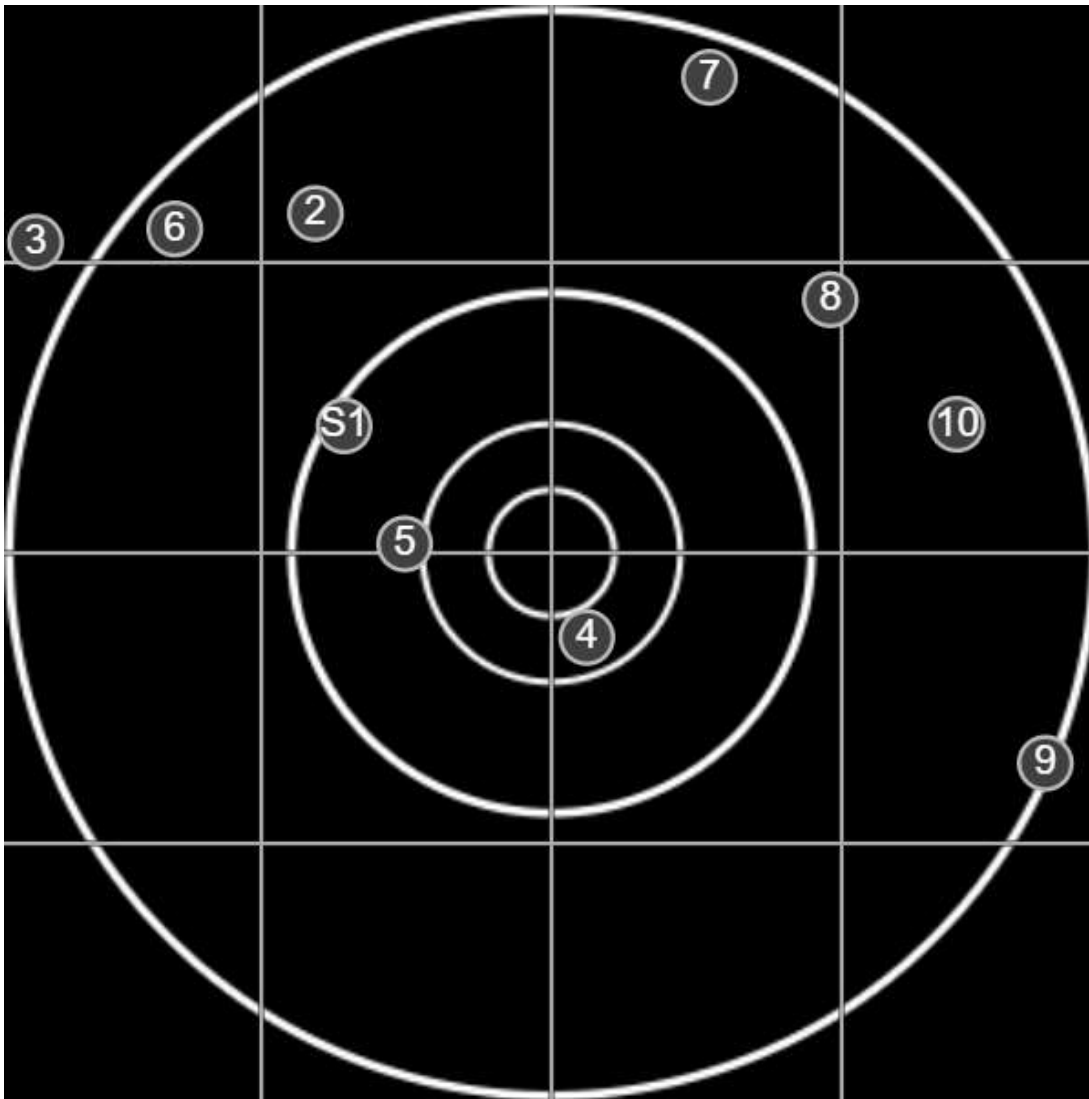

**SILVER
MOUNTAIN
TARGETS**
Made in Canada

true
6/20/2026
2:16:45 PM

BRC Club Shoot
Series 1
600 yards

BRC T6 [-55]
AU-600y

Group: 666.9 mm
(630.5w x 376.1h)

(Iron)
Shooter
Dennis Lavelle[m04]

40.1

FINAL
v: 1814, sd: 17.6